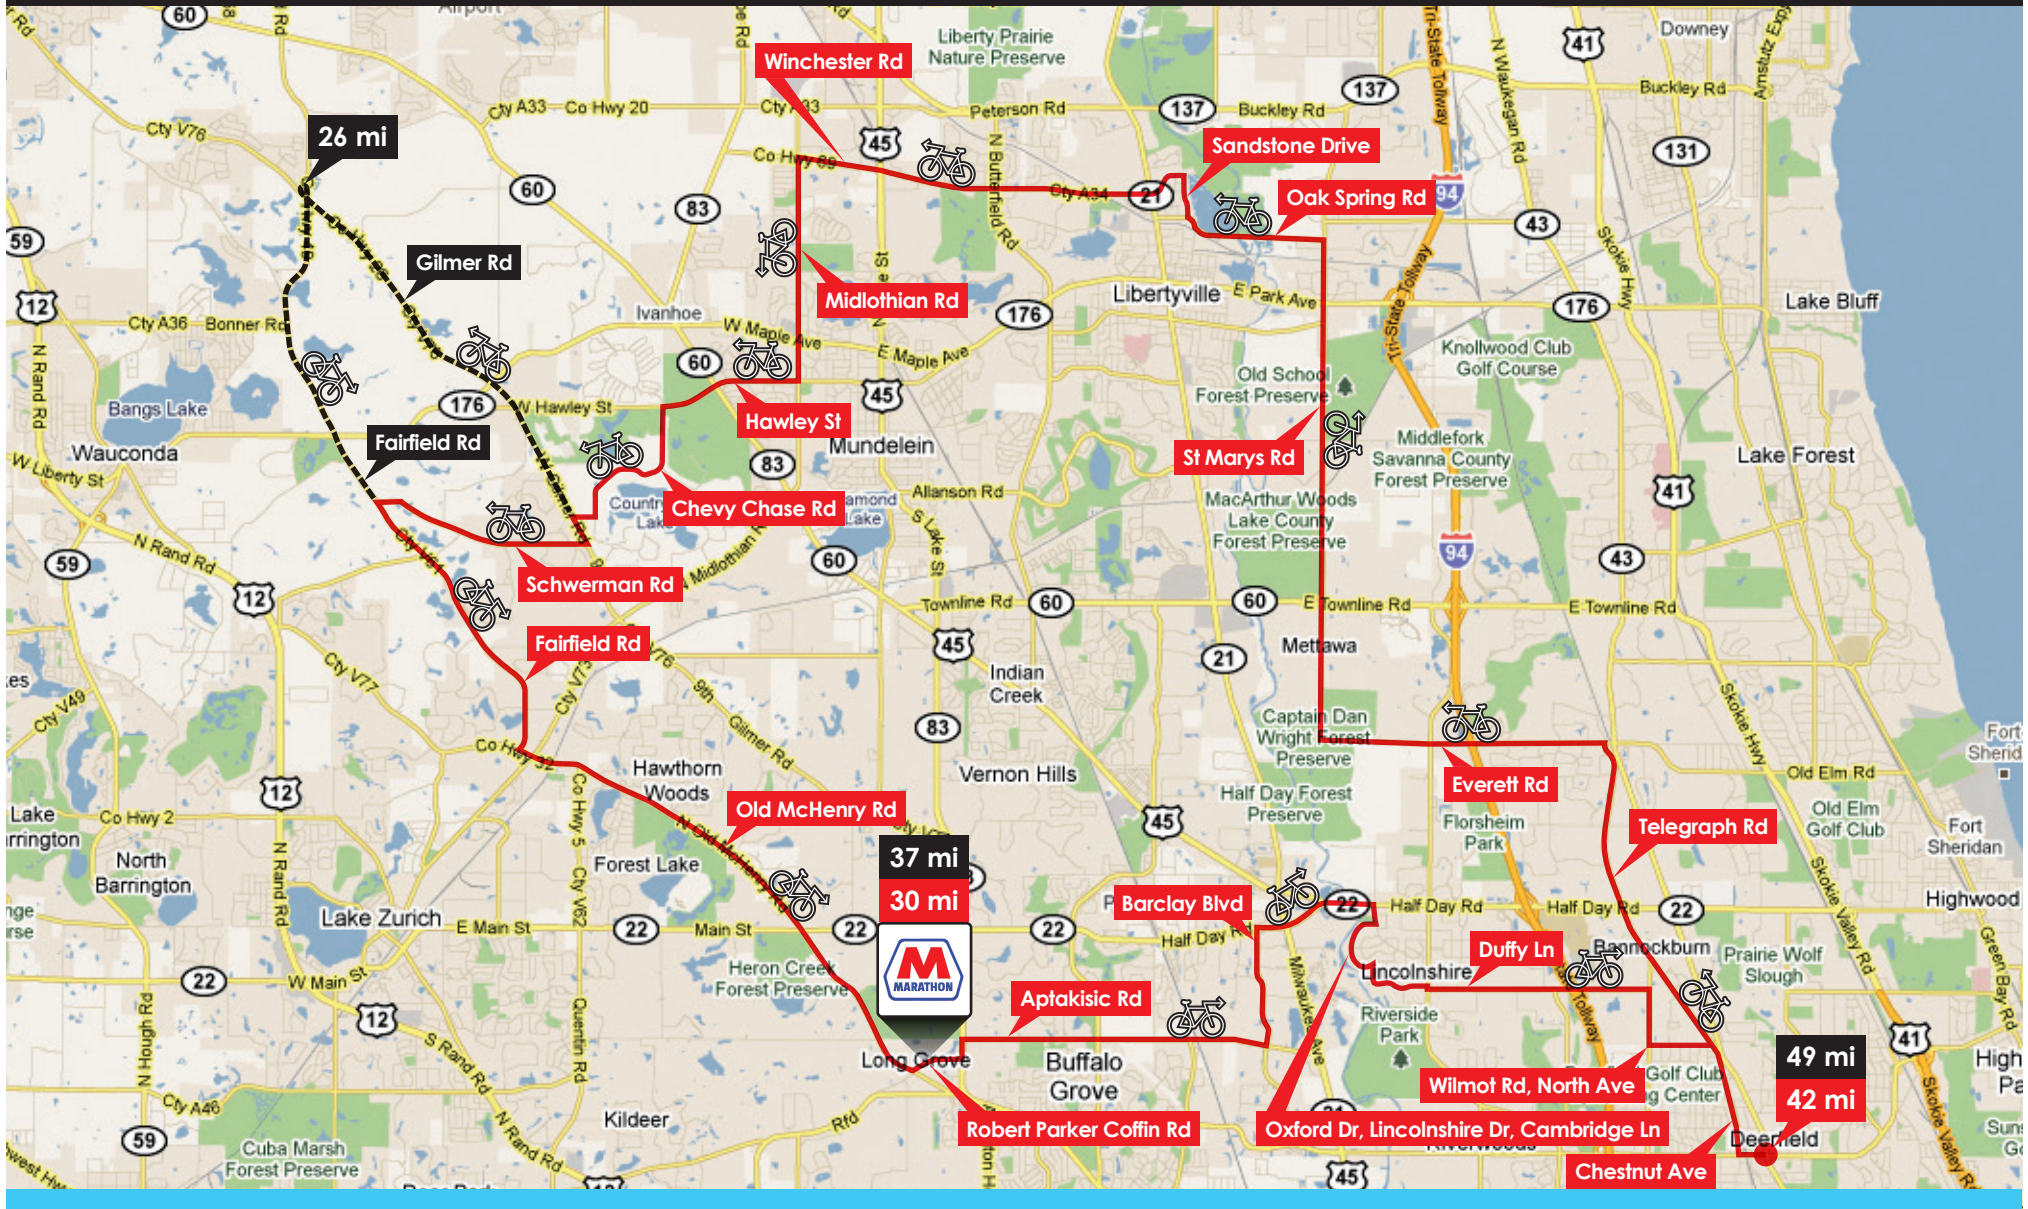

WEST LOOP – The Wild West

Designed by: Neil Warner | Date: 02/16/11

Feeding Station

Standard Route 42 mi

Colavita
Chicagoland

Extended Route 49 mi

2 mi
2 km