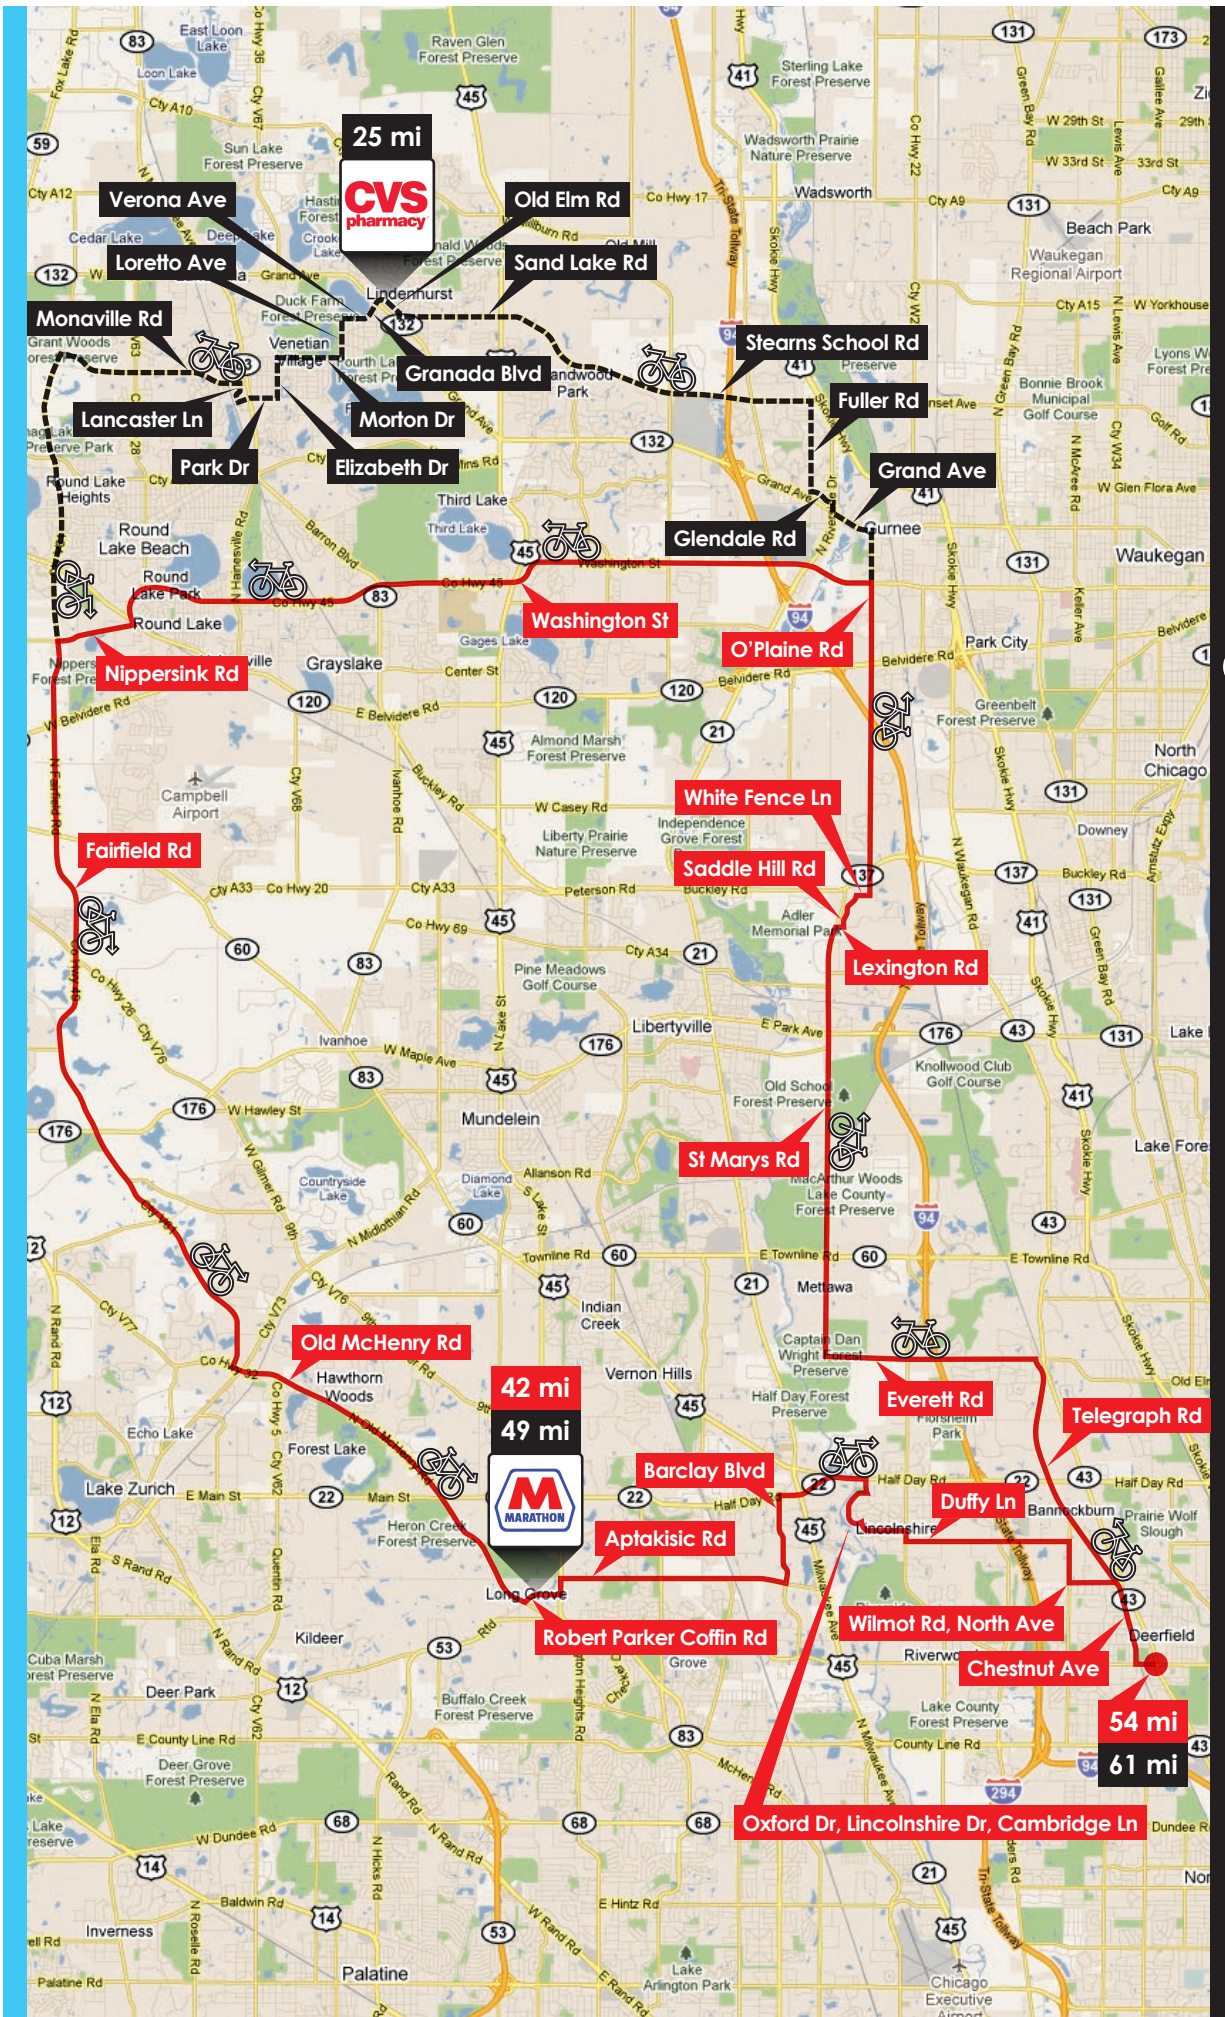

ROUND LAKE LOOP – Sling Shot

Designed by: Neil Warner | Date: 02/16/11

Feeding Station

Standard Route 54 mi

Extended Route 61 mi

2 mi

2 km