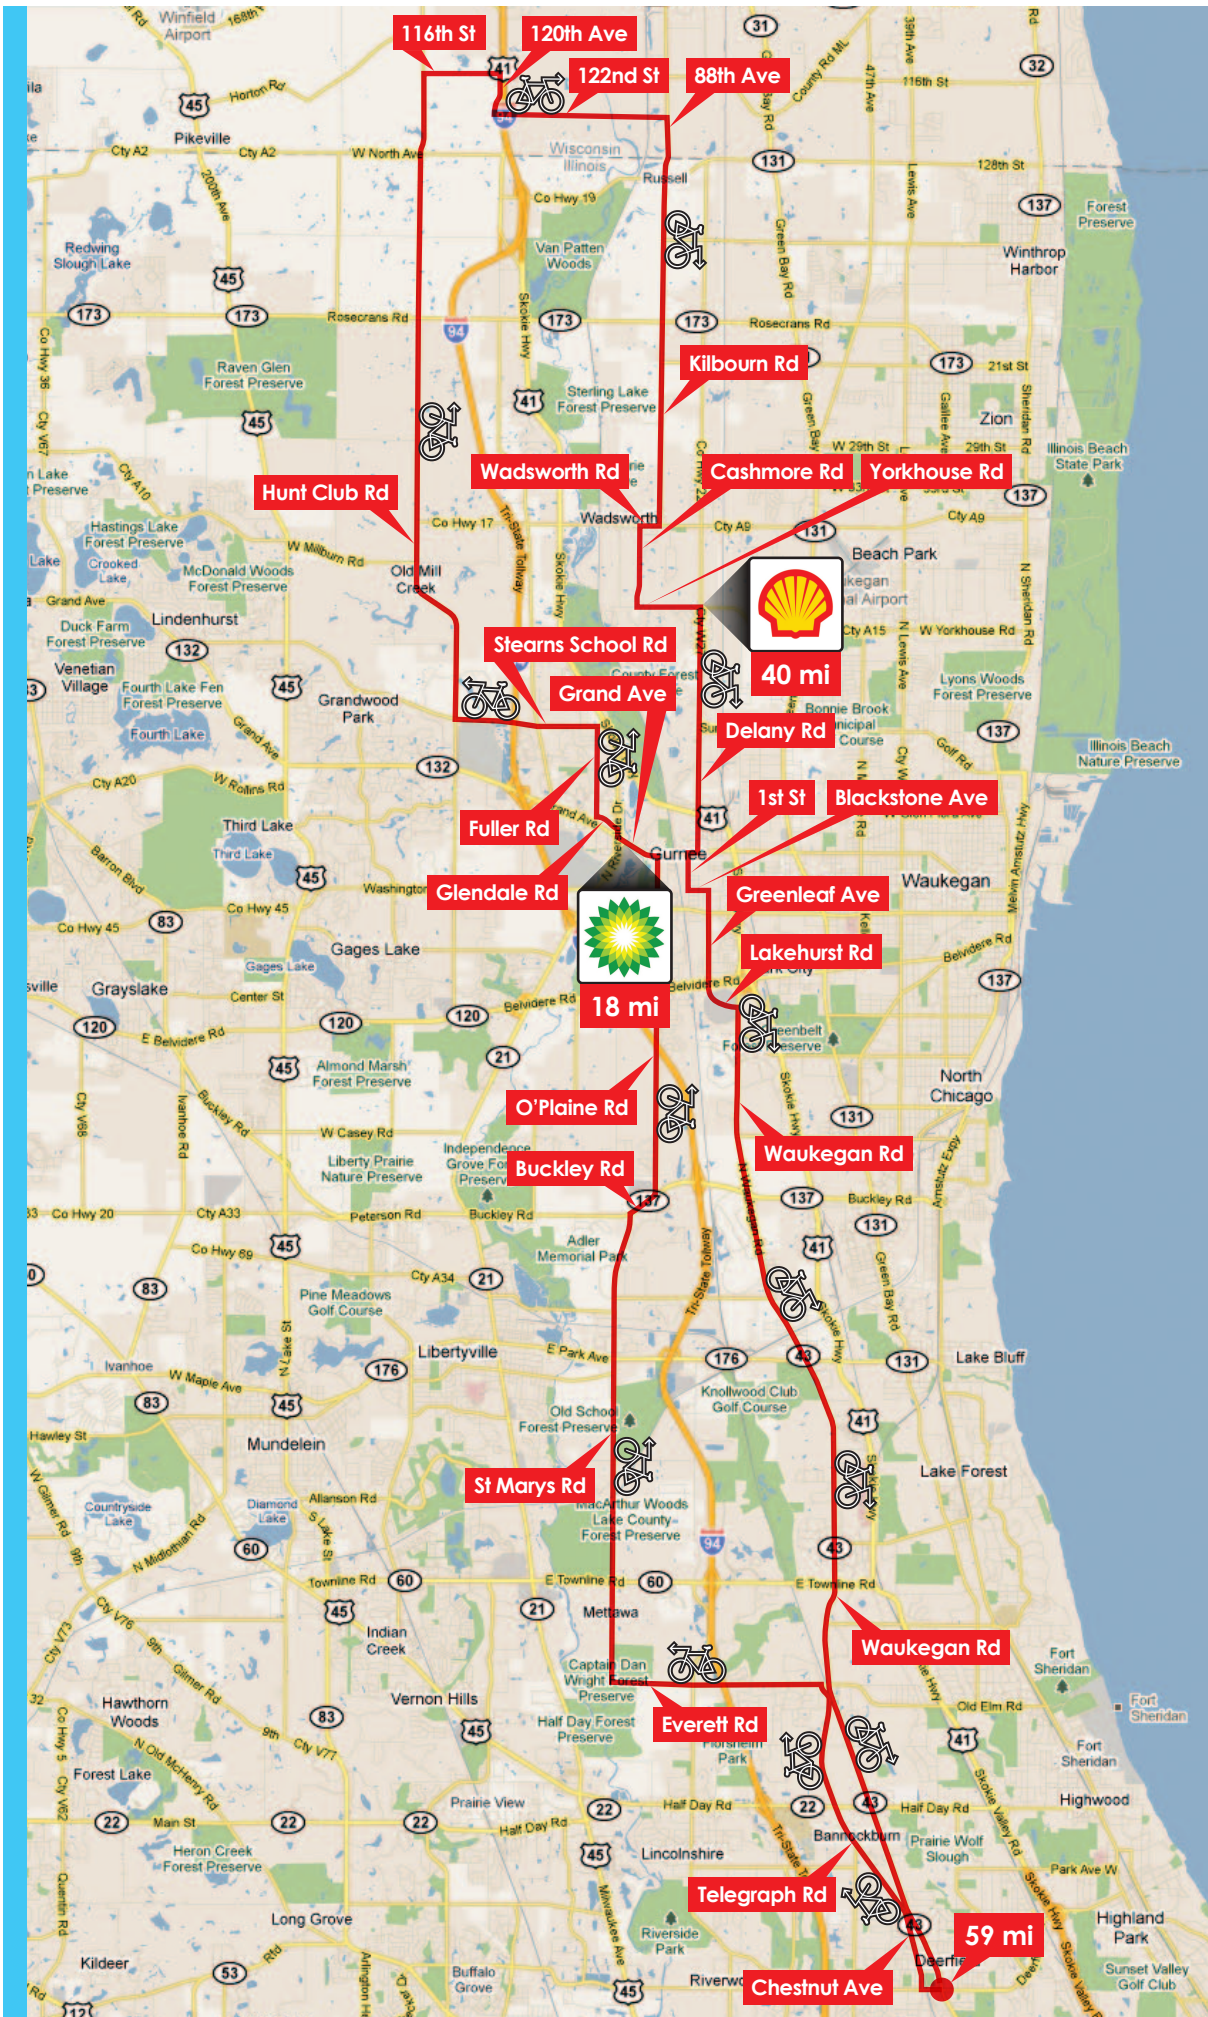

STATE LINE – Cheddar Invasion

Designed by: Neil Warner | Date: 02/16/11

Feeding Station

Standard Route 59 mi