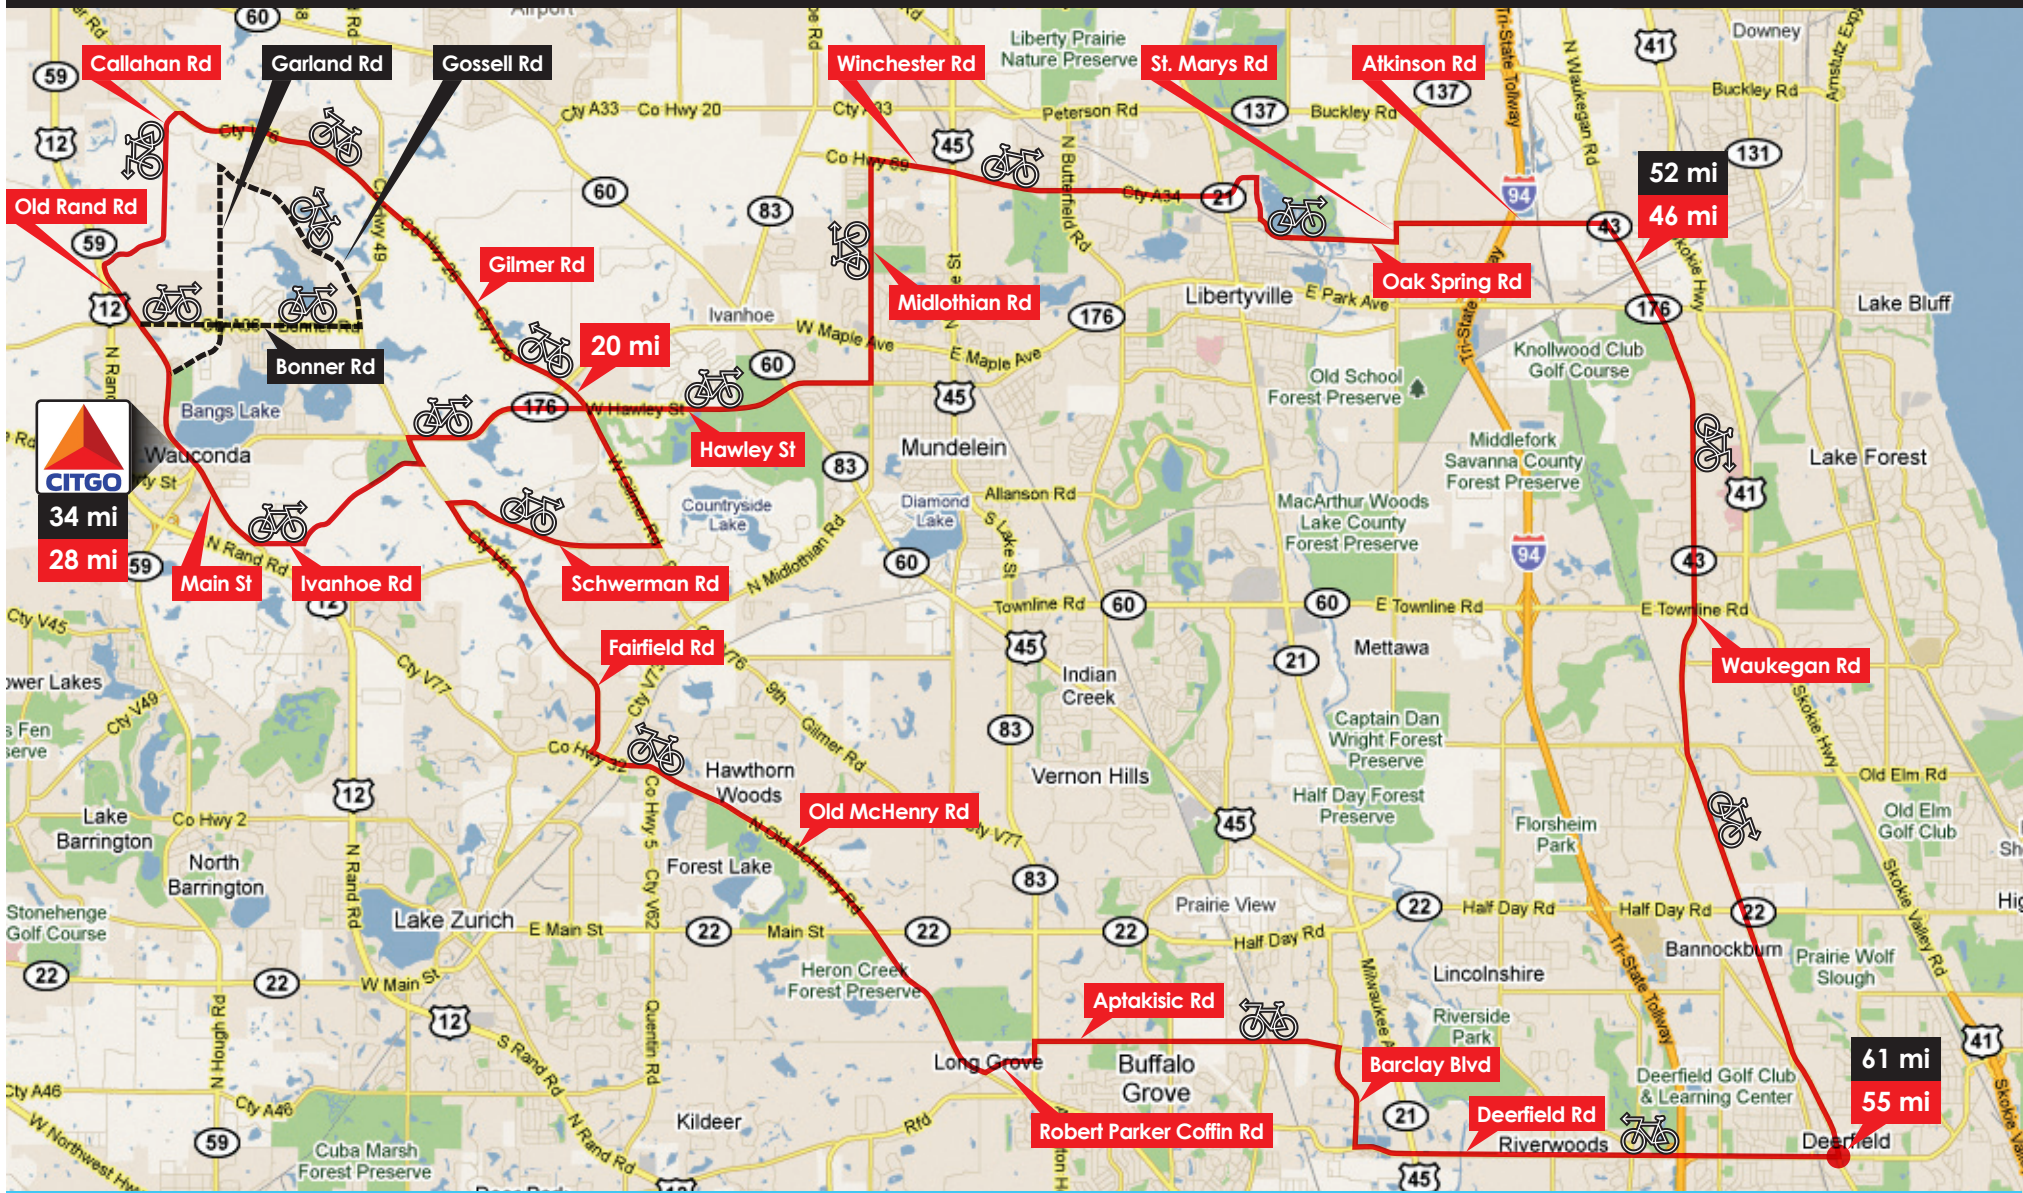

# WAUCONDA LOOP – The Hatchet

Designed by: Neil Warner | Date: 02/16/11

Feeding Station

Standard Route 55 mi

Colavita  
Chicagoland

Extended Route 61 mi