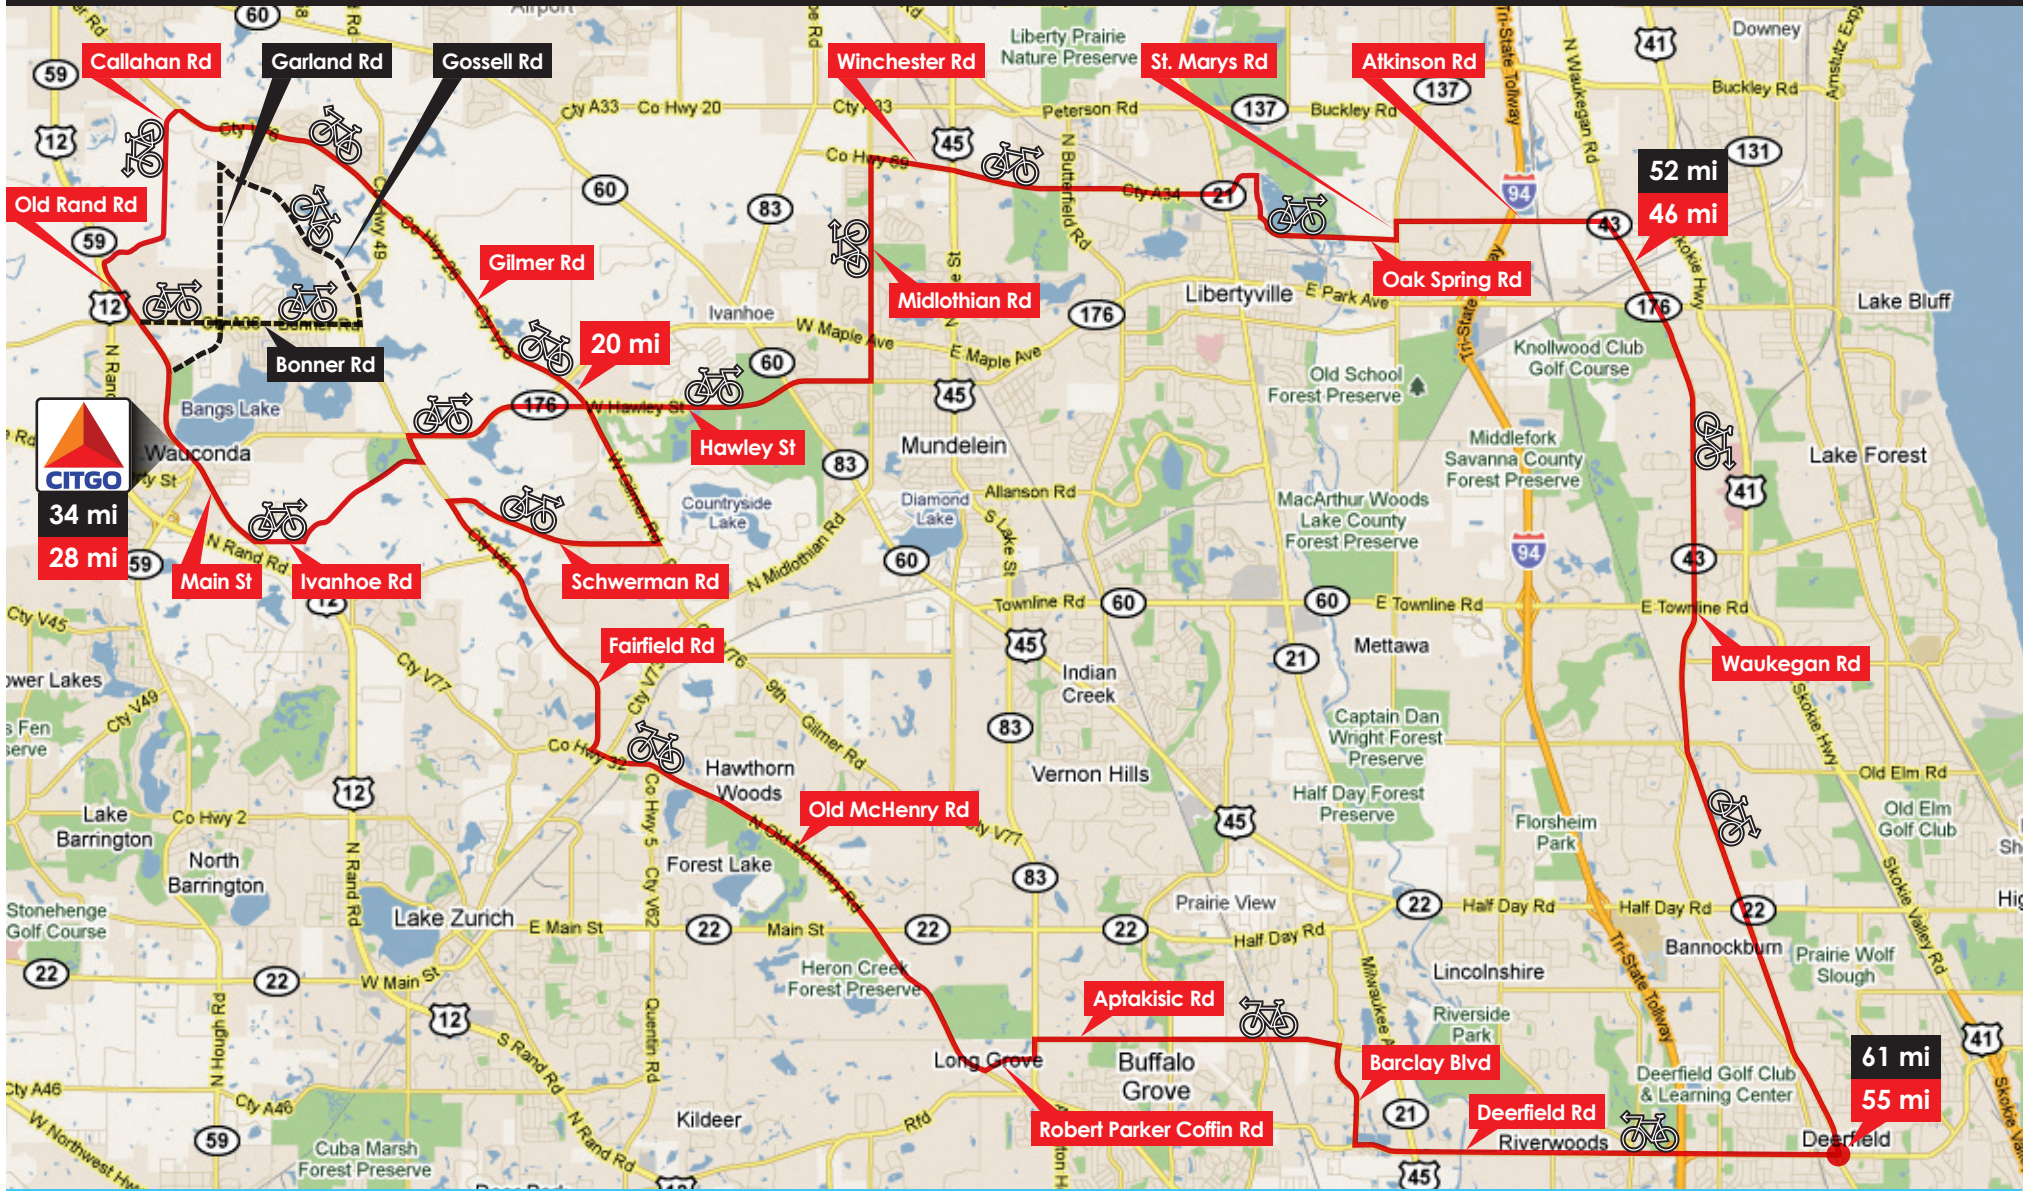

WAUCONDA LOOP – The Hatchet

Designed by: Neil Warner | Date: 02/16/11

Feeding Station

Standard Route 55 mi

Colavita
Chicagoland

Extended Route 61 mi